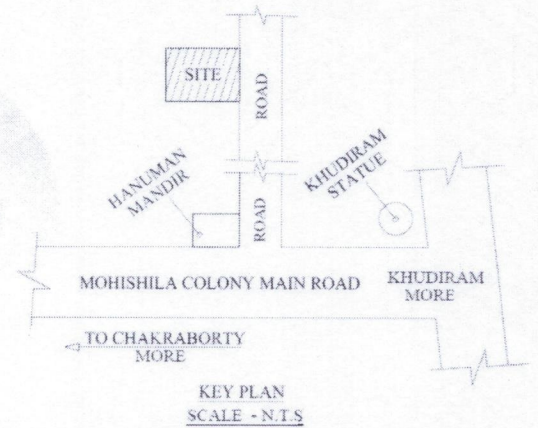

RAMKRISHNA DEVELOPER

📍 2 No. Mohishila Colony, Opp. Bela Telecom,
Dist.: Paschim Bardhaman, Asansol -713303.

Date: 02-03-26

Location MAP of the Project “RAMKRISHNA RESIDENCY” (G+4) at near baby Clinic, Mohishila colony-1, Asansol -713303, Dist.- Paschim Bardhaman, West Bengal

Lat: 23.680419
Long: 86.995545

Lat: 23.680627
Long: 86.995607

Lat: 23.680331
Long: 86.995836

Lat: 23.680543
Long: 86.995885

RAMKRISHNA DEVELOPER

Bimalendu Roy
Partner

For RAMKRISHNA DEVELOPER

☎ +91 95315 96795 | +91 70015 87007